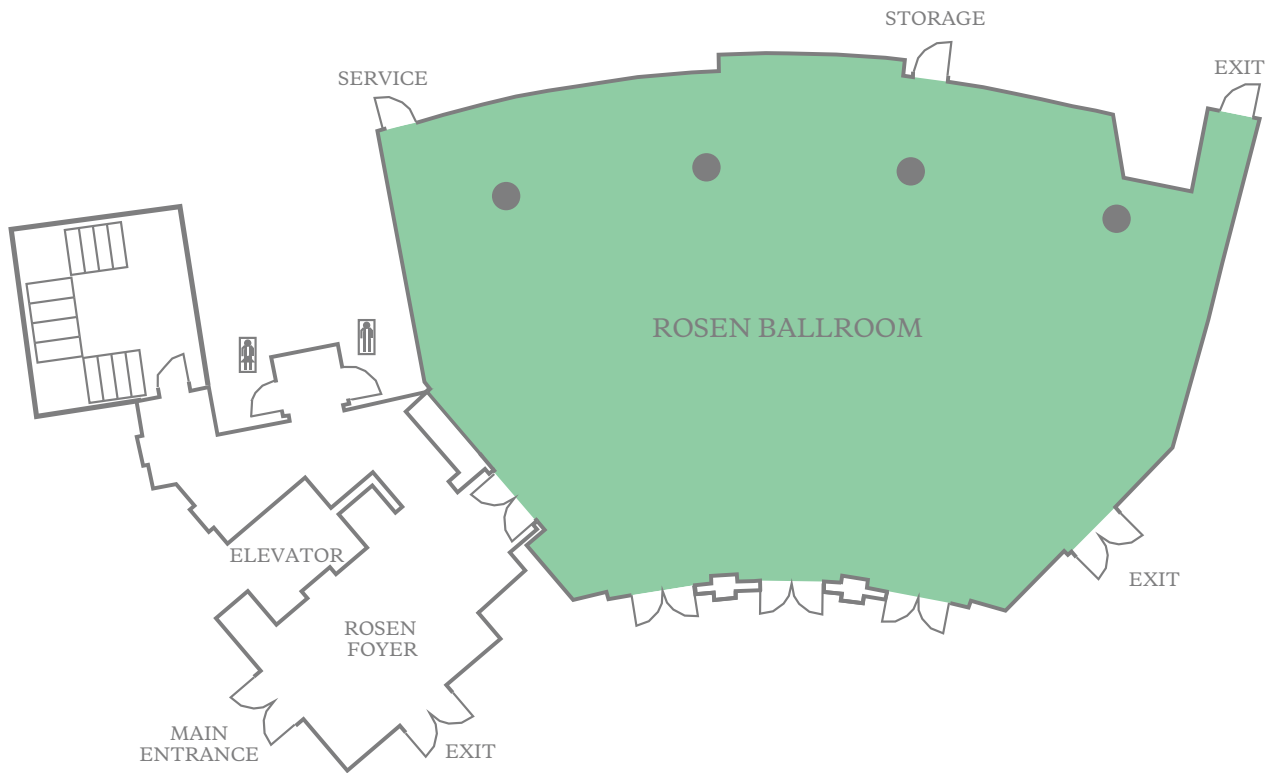

MEETING SPACE FIRST FLOOR

5951 Silver King Boulevard
Cape Coral, Florida, 33914
T 239.541.5000 F 239.541.5010
E westincapecoral@starwoodhotels.com
westincapecoral.com

THE WESTIN

CAPE CORAL
RESORT
AT MARINA VILLAGE

	DIMENSIONS	AREA (SQ. FT.)	MAX CEILING HEIGHT	THEATER	CLASSROOM	BANQUET	CONFERENCE	U-SHAPE	HOLLOW SQ.	RECEPTION
■ ROSEN BALLROOM	45' X 70'	3,150	12'	200	120	200	—	40	50	200