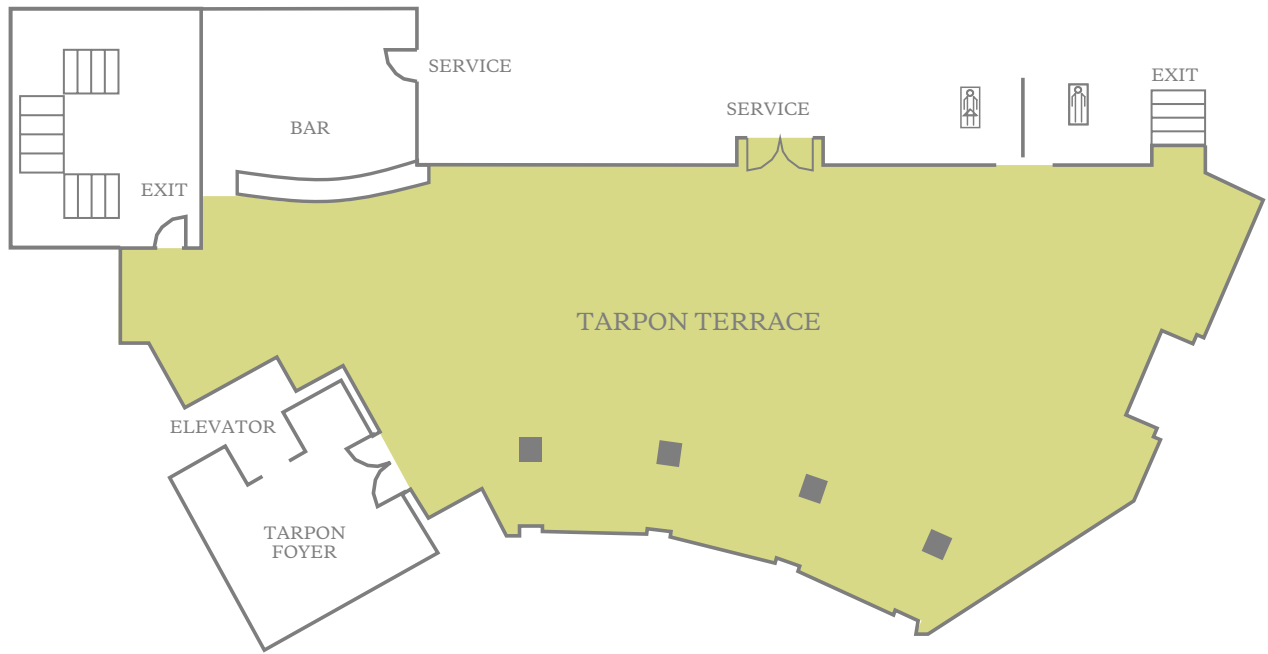

MEETING SPACE THIRD FLOOR

5951 Silver King Boulevard
Cape Coral, Florida, 33914
T 239.541.5000 F 239.541.5010
E westincapecoral@starwoodhotels.com
westincapecoral.com

THE WESTIN
CAPE CORAL
RESORT
AT MARINA VILLAGE

	DIMENSIONS	AREA (SQ. FT.)	MAX CEILING HEIGHT	THEATER	CLASSROOM	BANQUET	CONFERENCE	U-SHAPE	HOLLOW SQ.	RECEPTION
■ TARPON TERRACE	42' X 70'	2,940	—	—	—	150	—	—	—	200