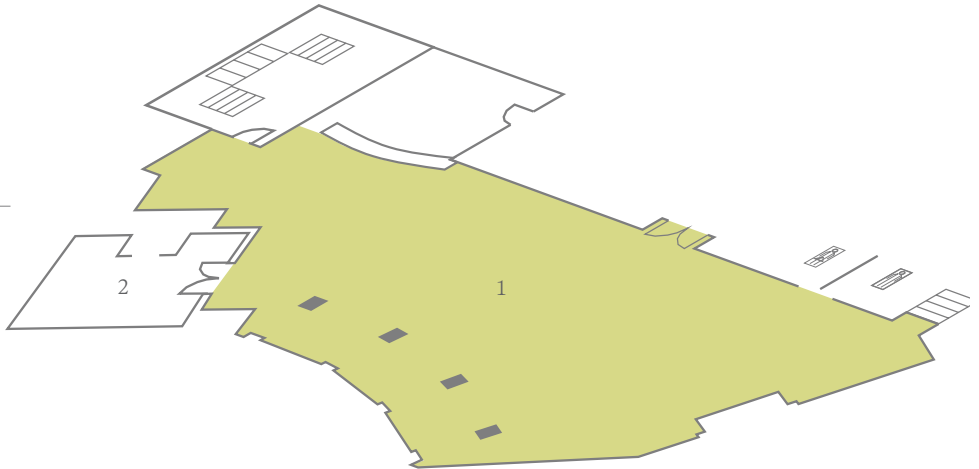

MEETING SPACE OVERVIEW, PART ONE

5951 Silver King Boulevard
Cape Coral, Florida, 33914
T 239.541.5000 F 239.541.5010
E westincapecoral@starwoodhotels.com
westincapecoral.com

THE WESTIN
CAPE CORAL
RESORT
AT MARINA VILLAGE

THIRD FLOOR

1. TARPON TERRACE
2. TARPON FOYER