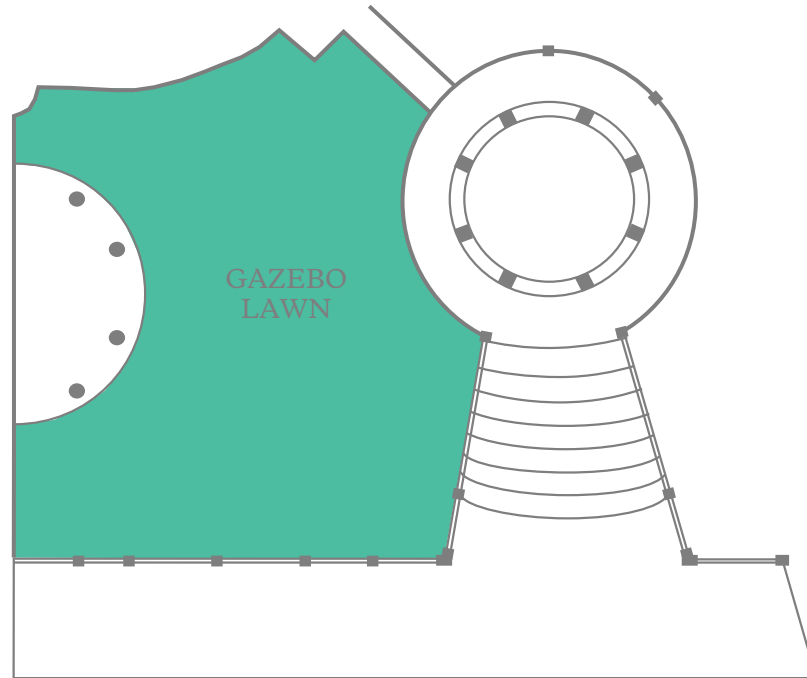

MEETING SPACE OUTDOOR

5951 Silver King Boulevard
Cape Coral, Florida, 33914
T 239.541.5000 F 239.541.5010
E westincapecoral@starwoodhotels.com
westincapecoral.com

THE WESTIN
CAPE CORAL
RESORT
AT MARINA VILLAGE

	DIMENSIONS	AREA (SQ. FT.)	MAX CEILING HEIGHT	THEATER	CLASSROOM	BANQUET	CONFERENCE	U-SHAPE	HOLLOW SQ.	RECEPTION
■ GAZEBO LAWN	—	—	—	—	—	100	—	—	—	200