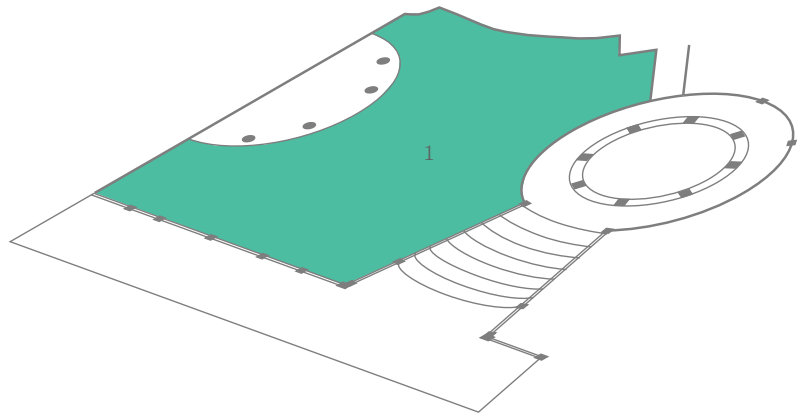

FIRST FLOOR

1. ROSEN BALLROOM
2. ROSEN FOYER

OUTDOOR

1. GAZEBO LAWN

ROOMS AT A GLANCE

TOTAL GUEST ROOMS	263
TOTAL MEETING ROOMS	9
LARGEST MEETING ROOM CAPACITY	200
LARGEST MEETING ROOM SIZE	293 m ² / 3,150 ft ²