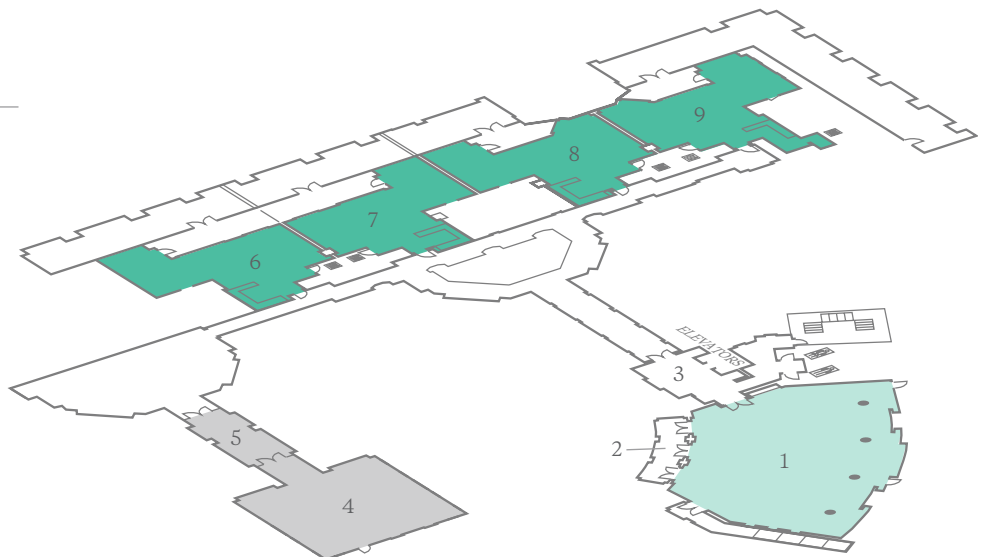

ROOMS AT A GLANCE

TOTAL GUEST ROOMS	263
TOTAL MEETING ROOMS	9
LARGEST MEETING ROOM CAPACITY	200
LARGEST MEETING ROOM SIZE	293 m ² / 3,150 ft ²

Additional spaces for meetings and events, not displayed here, may also be available. Contact your hotel representative for more information.

This document contains approximate measurements and square footage that are for illustrative purposes only. We cannot guarantee the floor plan accuracy or completeness, therefore encourage you to review the space to make sure it is suitable for your event.